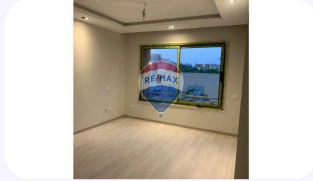

Each Office Independently Owned & Operated

[remax.com.eg](https://www.remax.com.eg)